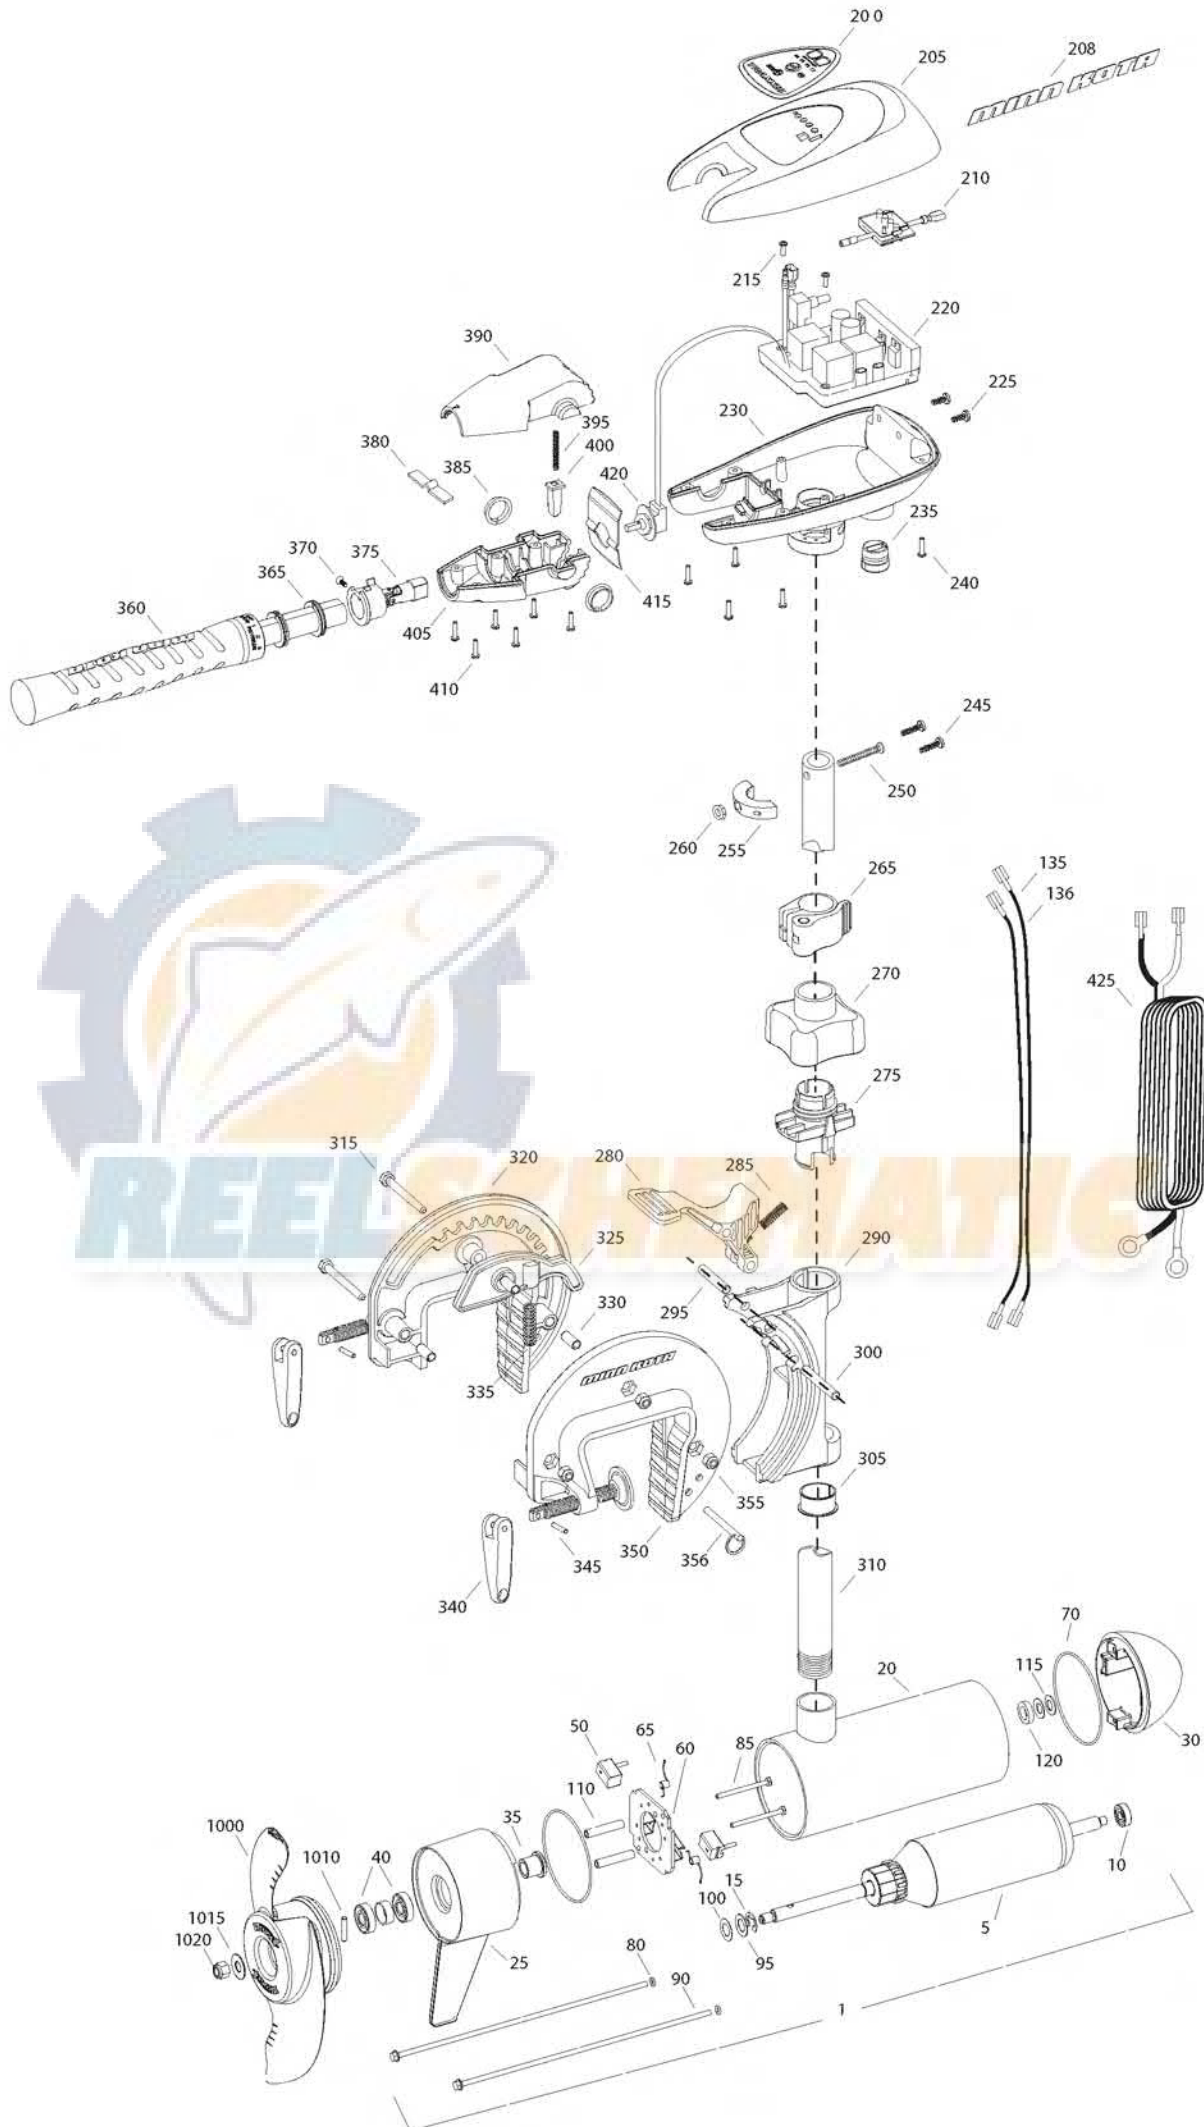

RT80/T
80 LBS THRUST
24 VOLT 56 AMPS
42" SHAFT

for use with "M" serial number
2-year warranty

Item	P/N	Description	Qty	Item	P/N	Description	Qty	Item	P/N	Description	Qty
1	2316228	24V Motor 42" SW	1	270	2060100	Knob, steering tension, soft	1	1000	2331160	Propeller WW2	1
5	2-100-214	Armature assembly	1	275	2068400	Collet	1	1010	2262658	Drive pin, large	1
10	140-010	Bearing	1	280	2064200	Lock arm	1	1015	2091701	Washer, prop, large	1
15	788-040	Retaining ring	1	285	2062701	Spring, lock arm	1	1020	2198401	Nut, nylock, prop, Anode	1
20	2-200-397	Center housing assembly	1	290	2061821	Hinge	1				
25	2-300-340	Brush end housing assembly	1	295	2062603	Pin, lock, ss	1				
30	421-376	Plain end housing assembly STD	1	300	2062603	Pin, lock, ss	1				
35	144-017	Flange bearing	1	305	2037301	Bushing, hinge	1				
40	880-025	Seal	2	310	2002012	Tube 42"	1				
50	188-094	Brush	2	315	2063501	Bolt 1/4-20 x 2 3/8", ss	3				
60	9-738-004	Brush plate assembly	1	320	2771949	Bracket, right, SW	1				
65	975-041	Brush spring	2	325	2067905	Cam deactivator	1				
70	701-043	O-ring, motor	2	330	2067306	Bushing, dowel 1/4 x 1/2	3				
80	701-009	O-ring, thru-bolt	2	335	2062702	Spring, cam deactivator	1				
85	830-027	Screw, 10-32 x 2	2	■	2771303	Clamp screw kit	2 per kit				
90	830-094	Thru-bolt	2	340	2050925	Handle, clamp	2				
95	990-051	Washer, steel	2	345	2052625	Roll pin	2				
100	990-052	Washer, nylon	2	350	2771948	Bracket, left, SW	1				
110	973-025	Spacer, brush plate	2	355	2263103	Nut, 1/4-20, nylock, ss	3				
115	992-010	Washer, Belleville	2	356	2062604	Pin, stop	1				
120	992-045	Spacer, thrust	1								
135	640-018	Leadwire, black	1	■	2990957	Handle assy, VARS [360-410]	1				
136	640-123	Leadwire, red	1	360	2990456	Grip/handle assy, VARS [360-375]	1				
■	2889460	Seal and O-ring Kit		365	2060015	Bearing, handle	2				
				370	2063405	Screw, #6 PFH SS	1				
200	2195659	Decal, c-box cover	1	375	2884092	Yoke / spider assy, VARS	1				
205	2060296	C-box cover	1	380	2302742	Spring, detent, off	1				
208	2325666	Decal - MinnKota	2	385	2060005	Bearing, handle pivot	2				
210	2074081	Battery meter, 24v SW	1	390	2060900	Handle pivot, top	1				
215	2043427	Screw, #8 x 7/8 SS	2	395	2302745	Spring, release button	1				
220	2184017	Control board, 24/36v	1	400	2063700	Button, release	1				
225	2303434	Screw, #8-30 x 5/8 SS	2	405	2060905	Handle pivot, bottom	1				
230	2062503	Control box, VARS, SW	1	410	2303412	Screw, #6 x 5/8 SS	6				
235	2062905	Strain relief	1								
240	2303412	Screw, #6 x 5/8 SS	6	415	2062715	Spring, handle pivot	1				
245	2263434	Screw, #8 x 1 SS	2	420	2061700	Washer, pot holder	1				
250	2263406	Screw, #10-24 x 2 SS	1	425	2992523	Leadwire assy, includes [235]	1				
255	2061517	Collar, c-box	1								
260	2333101	Nut, 10-24, nylock, SS	1								
265	2991521	Cam lock/depth collar assy	1	■	1378132	Propeller kit WW2					
■	2991798	Bracket assy, Aluminum [270-356]	1	■	2994876	Propeller bag assy					